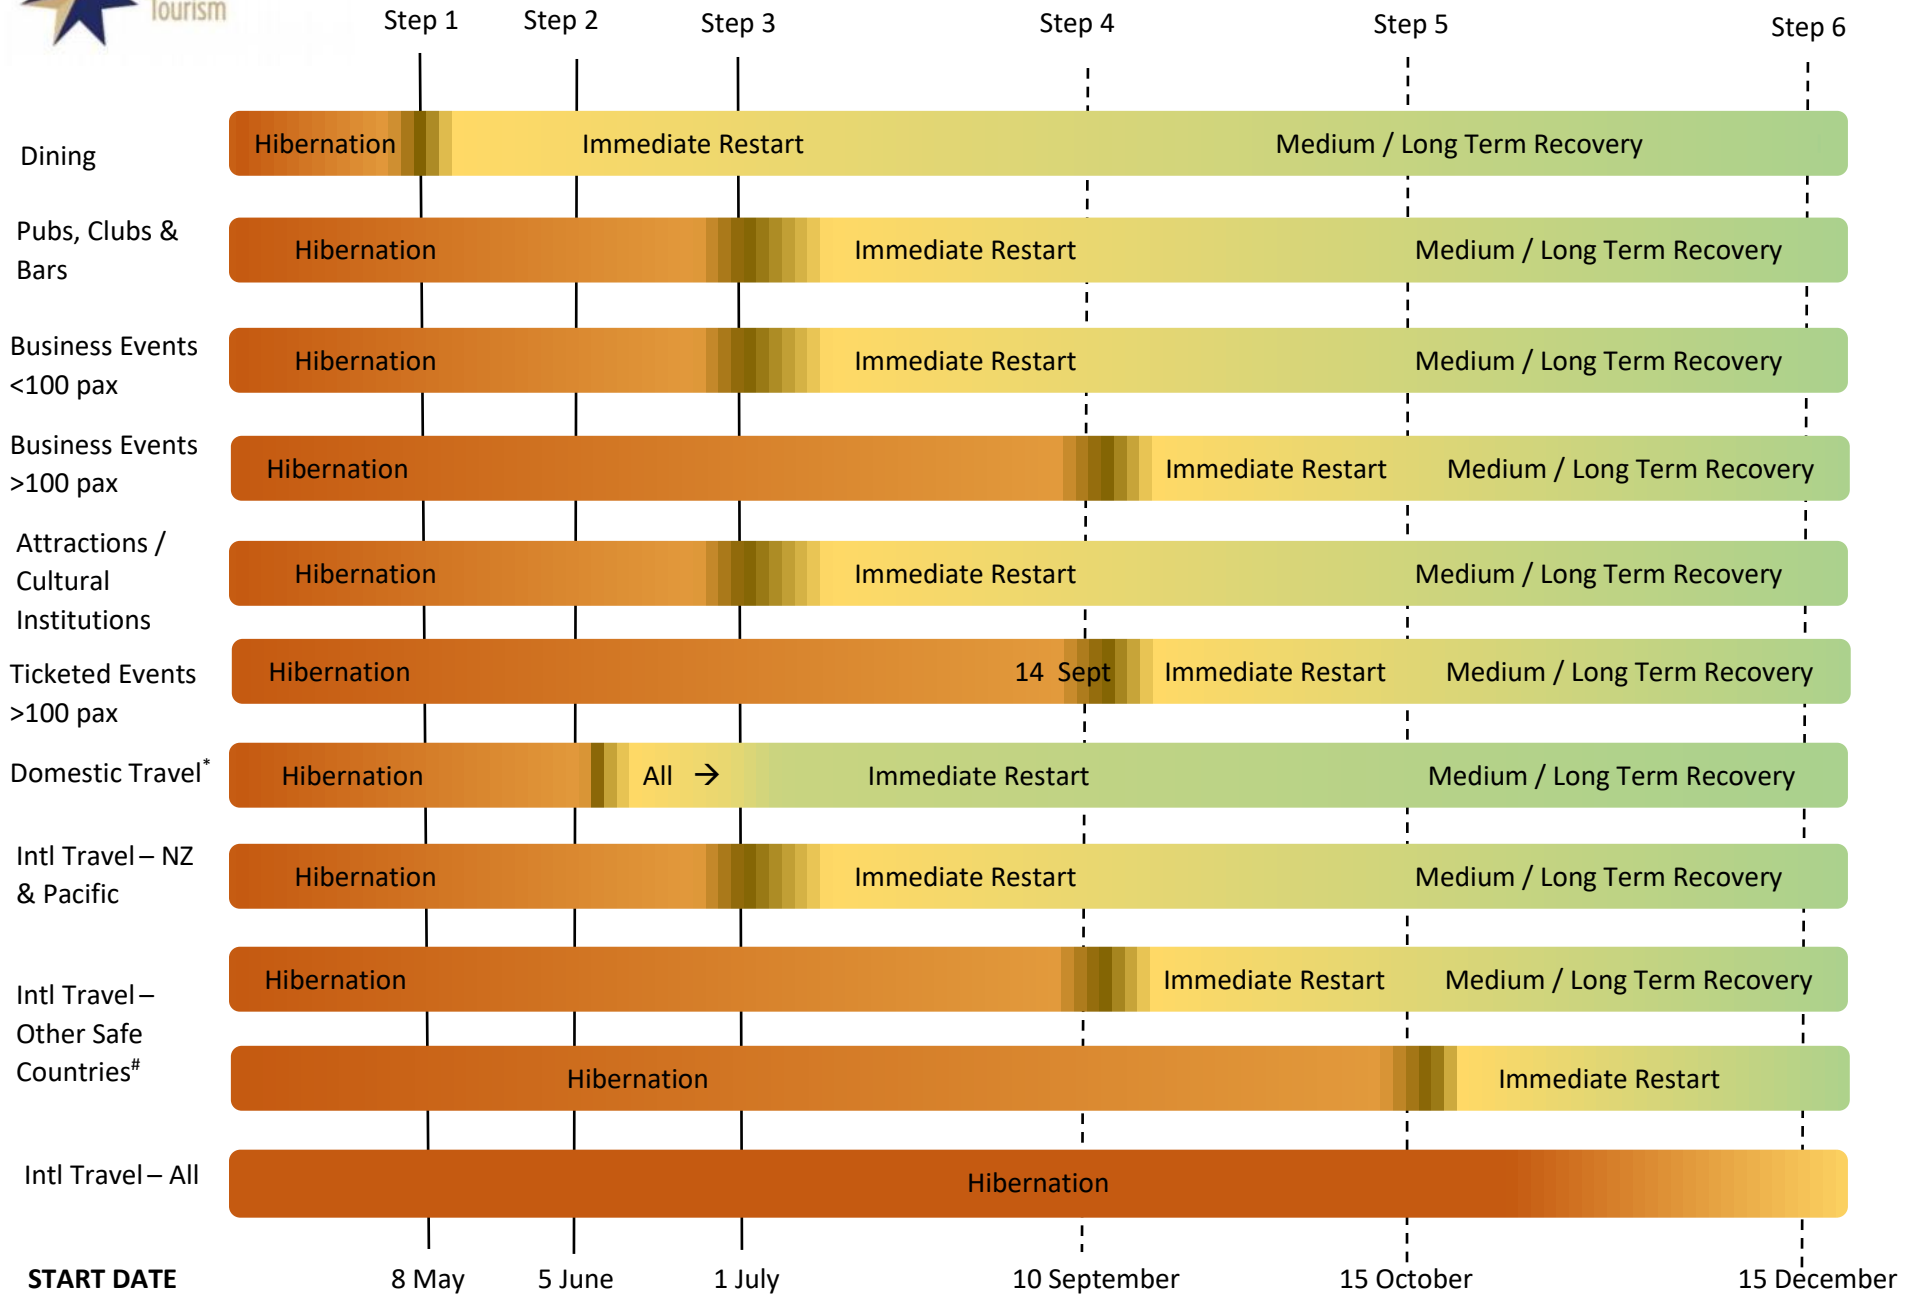

PROPOSED TOURISM RESTART TIMETABLE

* Includes domestic expedition cruises

defined by bilateral health agreement